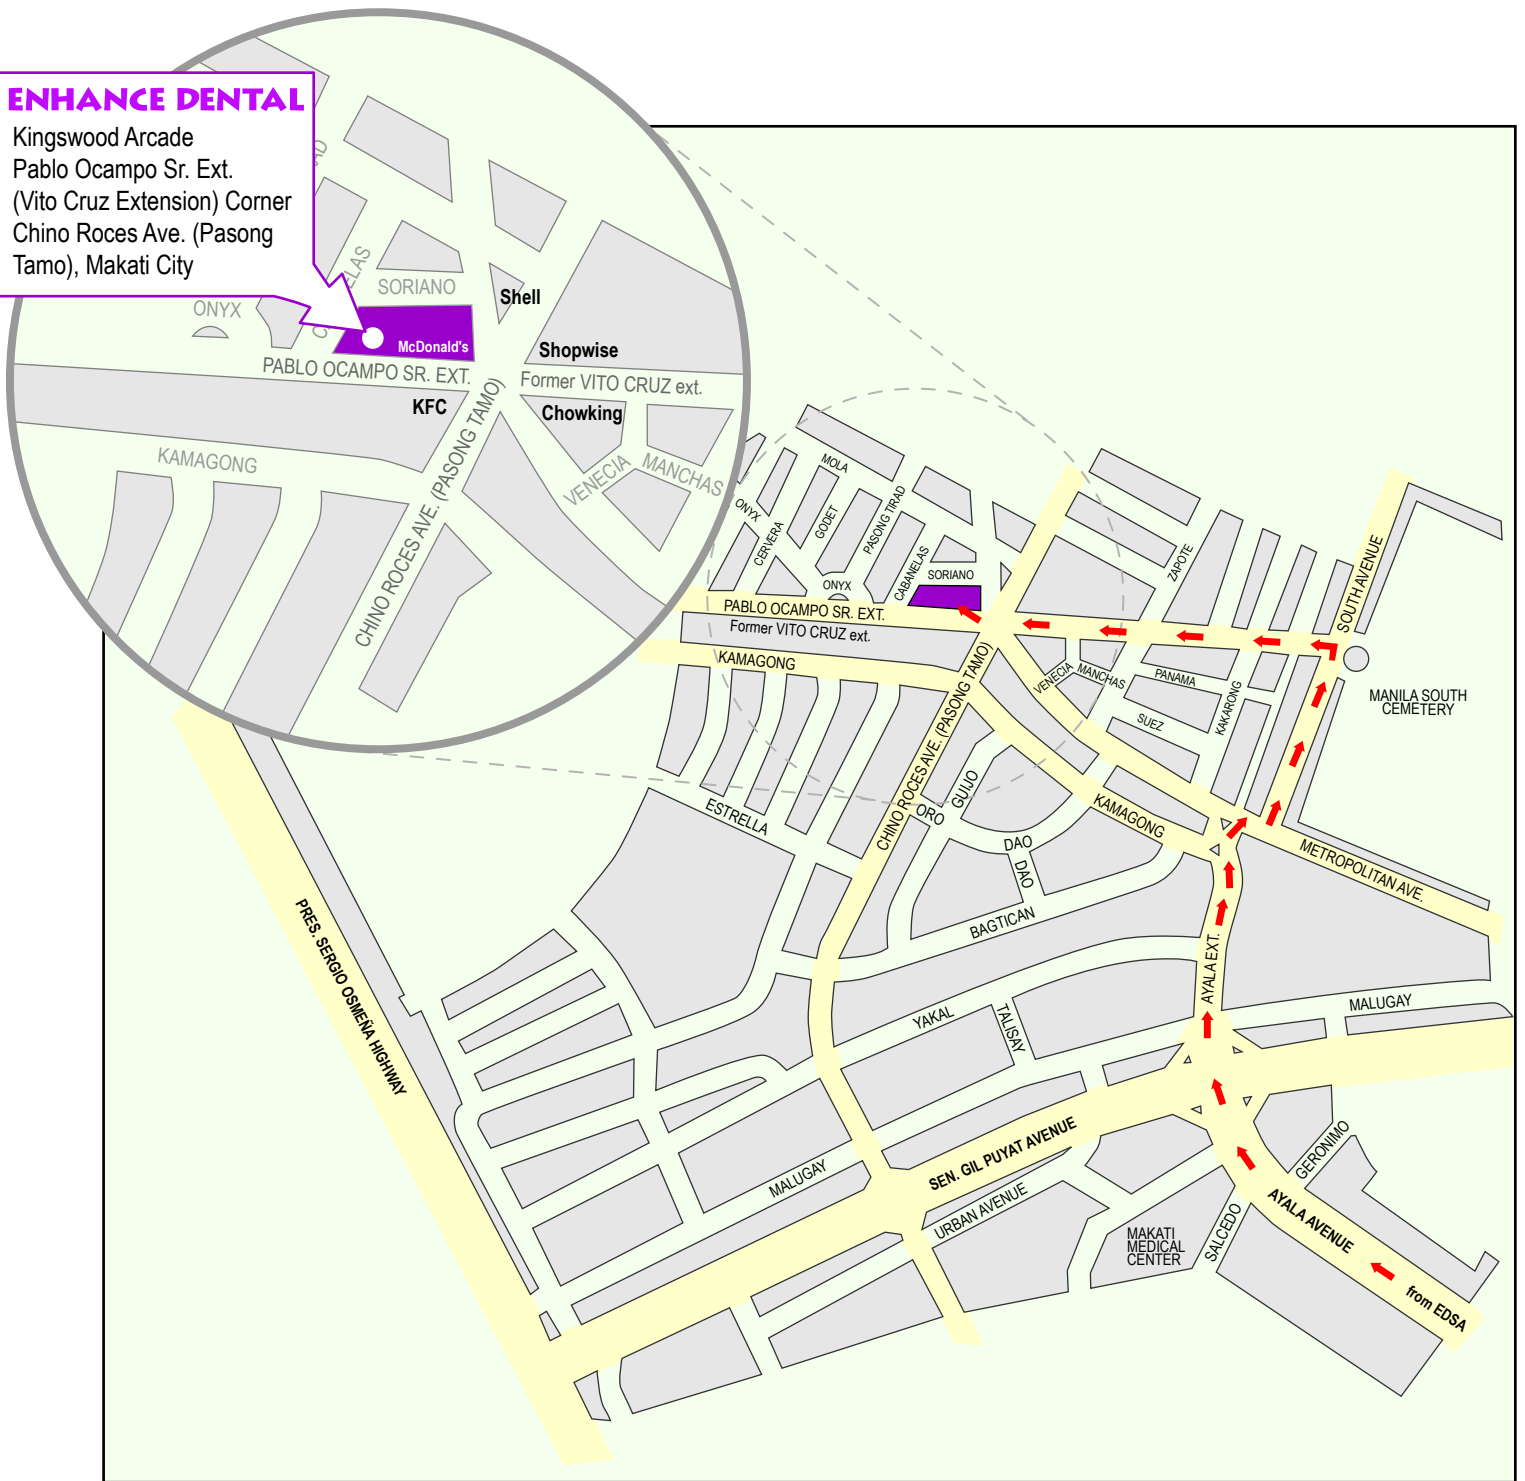

ENHANCE DENTAL

Kingswood Arcade
Pablo Ocampo Sr. Ext.
(Vito Cruz Extension) Corner
Chino Roces Ave. (Pasong Tamo), Makati City

Note: Coming from the Ninoy Aquino International Airport, take EDSA then turn left at AYALA Avenue.
From there, follow the red arrows.

Best route:

Ayala Avenue - Ayala Extension - South Avenue - Turn Left at Pablo Ocampo Sr. (formerly Vito Cruz) - Go straight to Kingswood Arcade